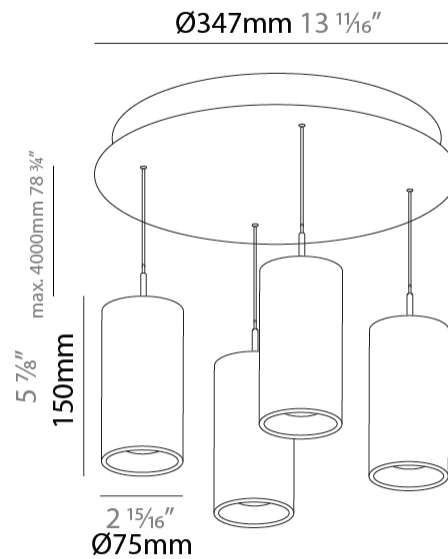

GENERAL

Series: G-Mini Round
Subseries: G-Mini Round Hangover
Brand: Prolicht
Division: Architectural
Mounting Type: Suspension
Mounting Location: Ceiling
Subcategory: Spots

PHYSICAL

Shape: Cylinder
Diameter (mm): 75
Diameter (in): 2 ¹⁵/₁₆
Length (mm): 1200
Length (in): 47 ¹/₄
Height (mm): 150
Height (in): 5 ⁷/₈
Light Distribution: Direct
Diffuser: Shine Ring - NOR / OPL / YEL / ORA / RED / BLU / GRN
Fixture Finish: SSR / BKV / CWI / CRY / HAB / UFT / ITA / RUA / FTG / MYG / LOD / PUS / FRO / FUP / KIA / POP / BLS / SPG / MEY / GOH / GUM / CHC / COM / ABZ / JAG / OBR / MOS / ROR
Accent Finish: NOF / COP / MIR / SSS
Fixture Material: Extruded Aluminum / Steel
Cable Details: 2,000mm/78 3/4" / 4,000mm/157 1/2" - Cable, Black, Green, Orange, Red, White

ELECTRICAL

Lamp Type: LED (Zhaga Standard)
Input Wattage (W): 26
Total Output Wattage (W): 23.7
Dimming: Non-Dimmable
Driver Included: Yes
Driver Location: Integrated
Driver Type: Constant Current - Universal
Driver Class: Class 2
Input Voltage (V): 120 - 277

LED

Color Temperature (°K): 2700 / 3000 / 3500 / 4000
Max. Delivered Lumen (lm): 1557 / 1649 / 1740 / 1787
Nominal Lumen (lm): 1840 / 1949 / 2057 / 2112
CRI: >90 CRI
Lamp Life (hrs): 50000

OPTICAL

Beam Angle: 6 / 22 / 38

RATINGS AND CERTIFICATIONS

Certified By: Certified for North American Standards
IP rating: IP20